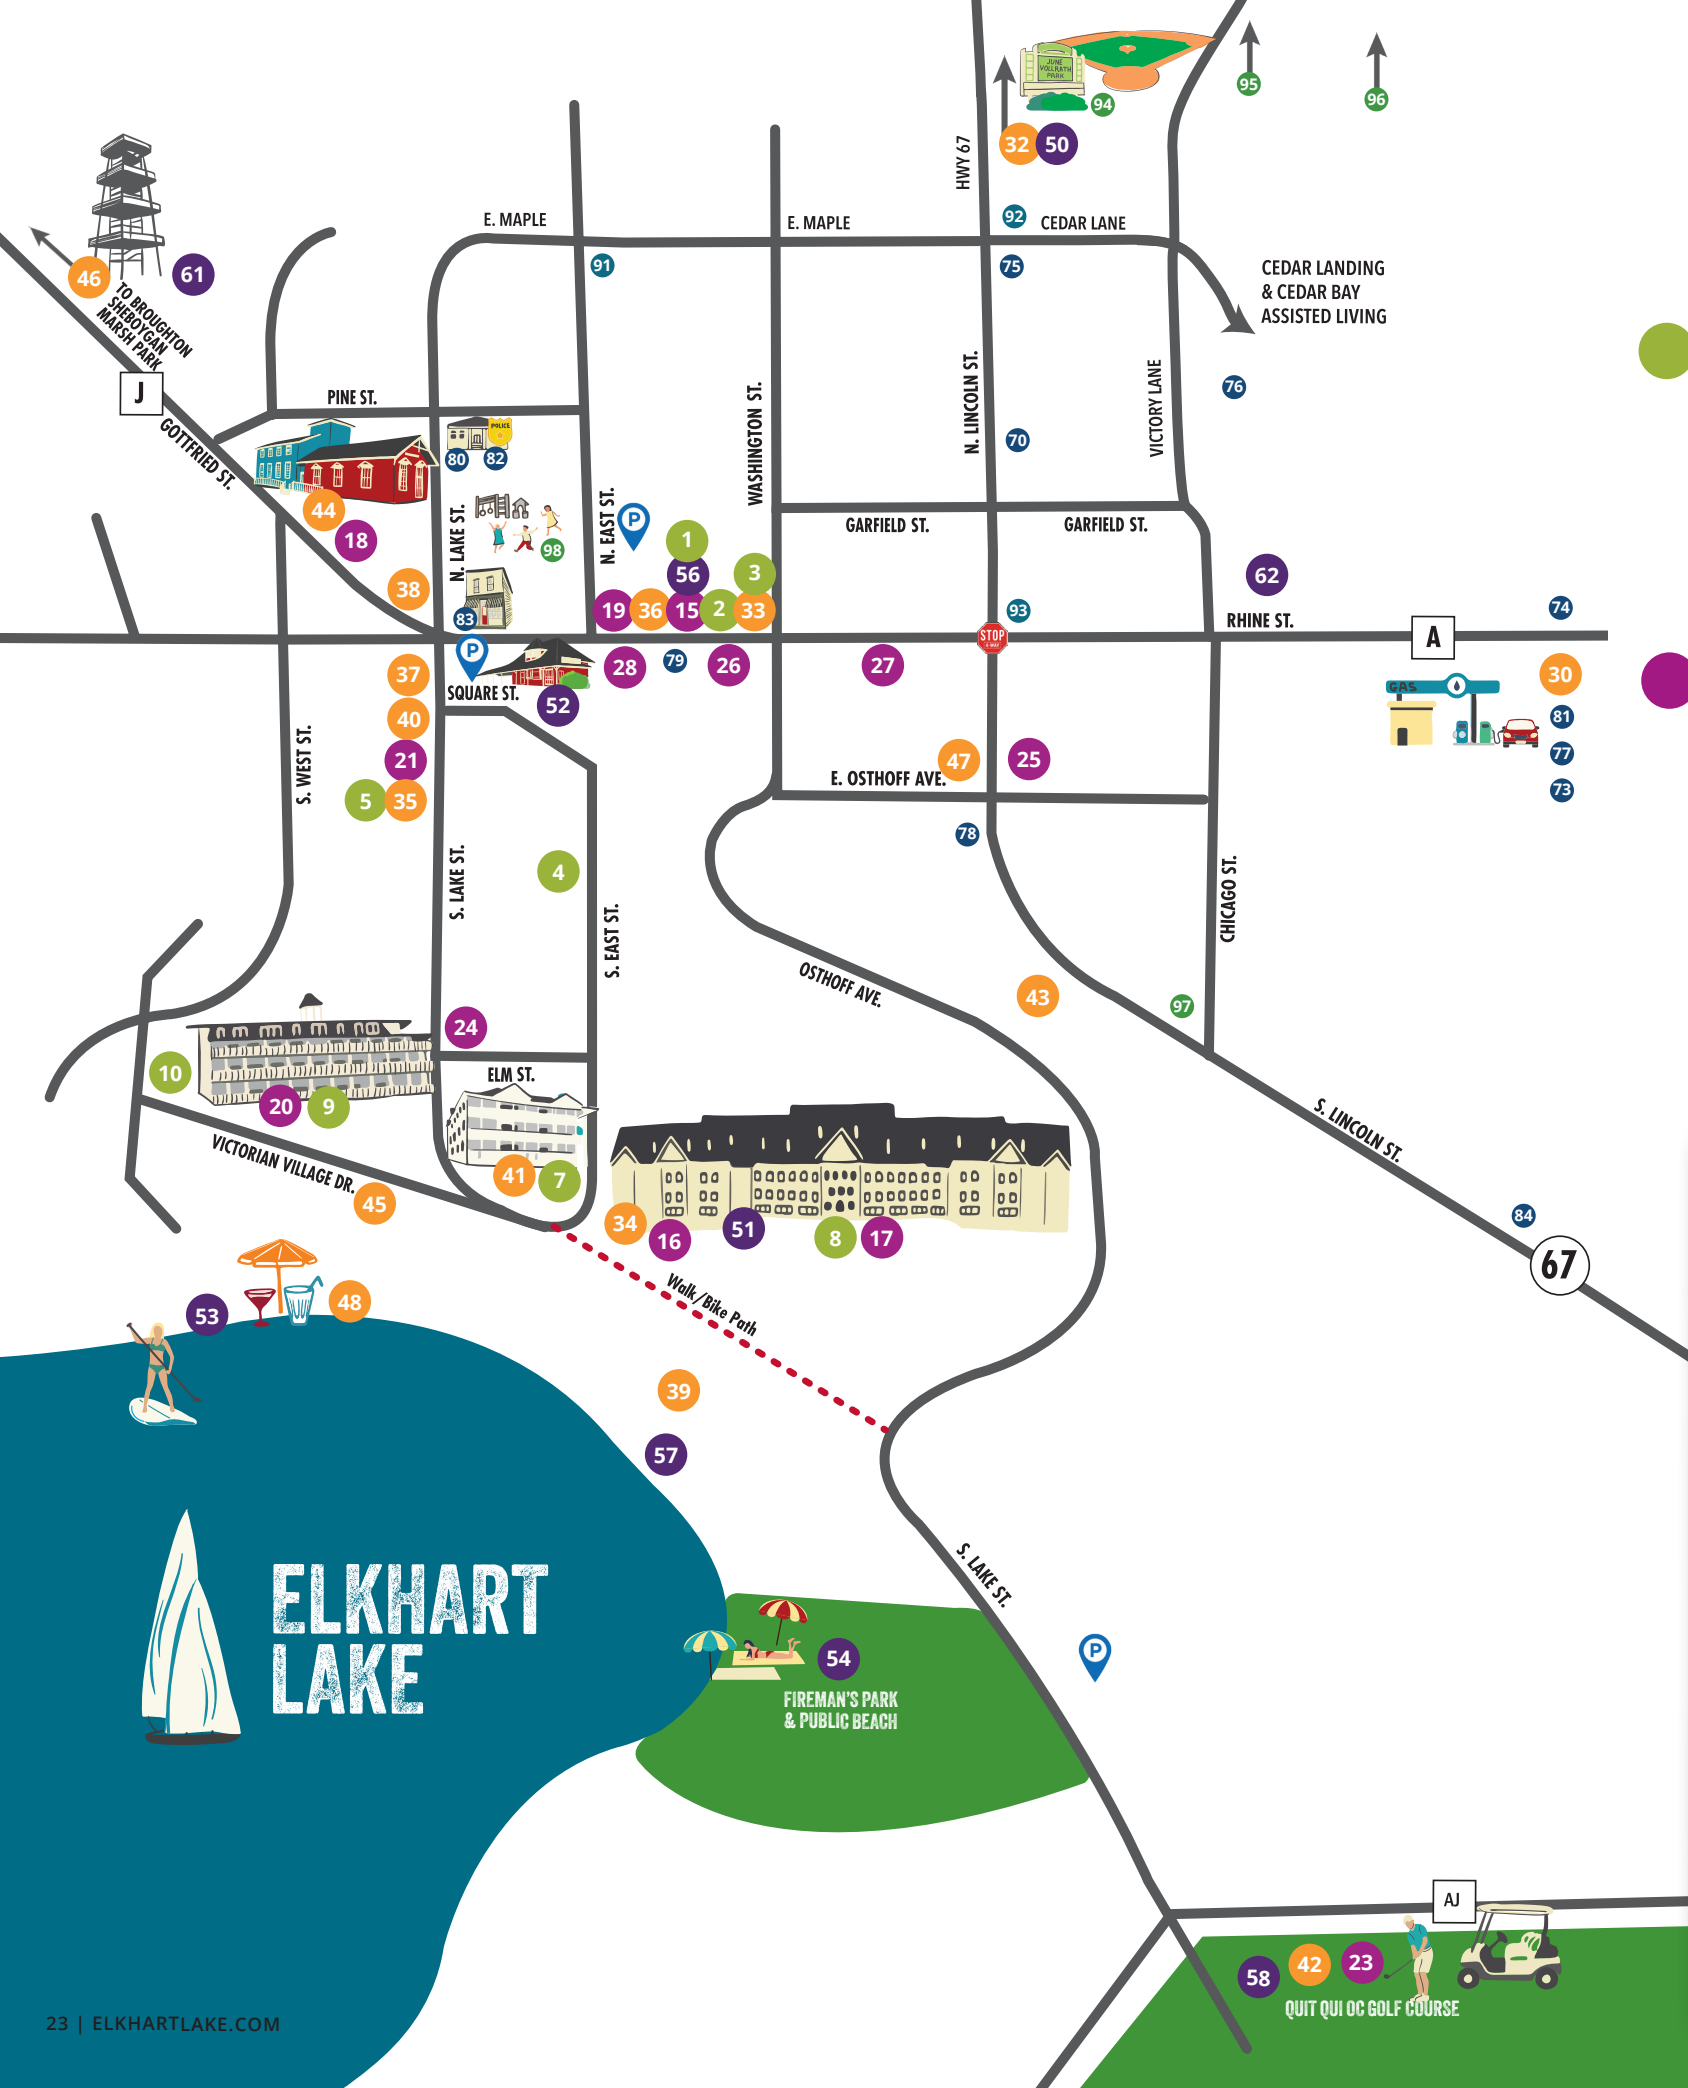

# Find Your Way Around ELKHART LAKE

## SHOPS & GALLERIES

- 15 AspenOak
- 16 Aspira Boutique
- 17 Elk Trader
- 18 Elkhart Lake Outfitters
- 19 Gifts of Grace
- 20 Lake Threads & Field
- 21 Nordic Accents
- 22 Paddock Shop at Road America
- 23 Quit Qui Oc Pro Shop
- 24 Schamberger Gallery
- 25 STBF Shop
- 26 The Intuitive Balance
- 27 Two Fish Gallery & Sculpture Garden
- 28 Vintage Elkhart Lake Wine Shop

## RESTAURANTS & PUBS

- 30 All Seasons Family Restaurant
- 32 Anchor Lanes Restaurant
- 33 Brown Baer
- 34 Concourse Restaurant & Lounge
- 35 Gessert's Ice Cream & Confectionery
- 36 Harry's Pizza e Vino
- 37 Lake Street Café
- 38 Off the Rail Café
- 39 Lake Deck at The Osthoff Resort
- 40 Paddock Club
- 41 P.A.M.'s at Siebkens Resort
- 42 Siebkens Stop-Inn Tavern
- 43 The Garage BBQ Pit & Saloon
- 44 SwitchGear Brewing Company
- 45 The Social at The Shore Club
- 46 Three Guys and A Grill
- 47 The Full Monty
- 48 Tiki Bar at The Shore Club

## PARKS

- 94 Fireman's Park
- 95 June Vollrath Park
- 96 Jeanette Moioffer Park
- 97 Lions Park
- 98 Memorial Park
- 99 Village Square Park

**SCAN ME**  
For an interactive map of Elkhart Lake.