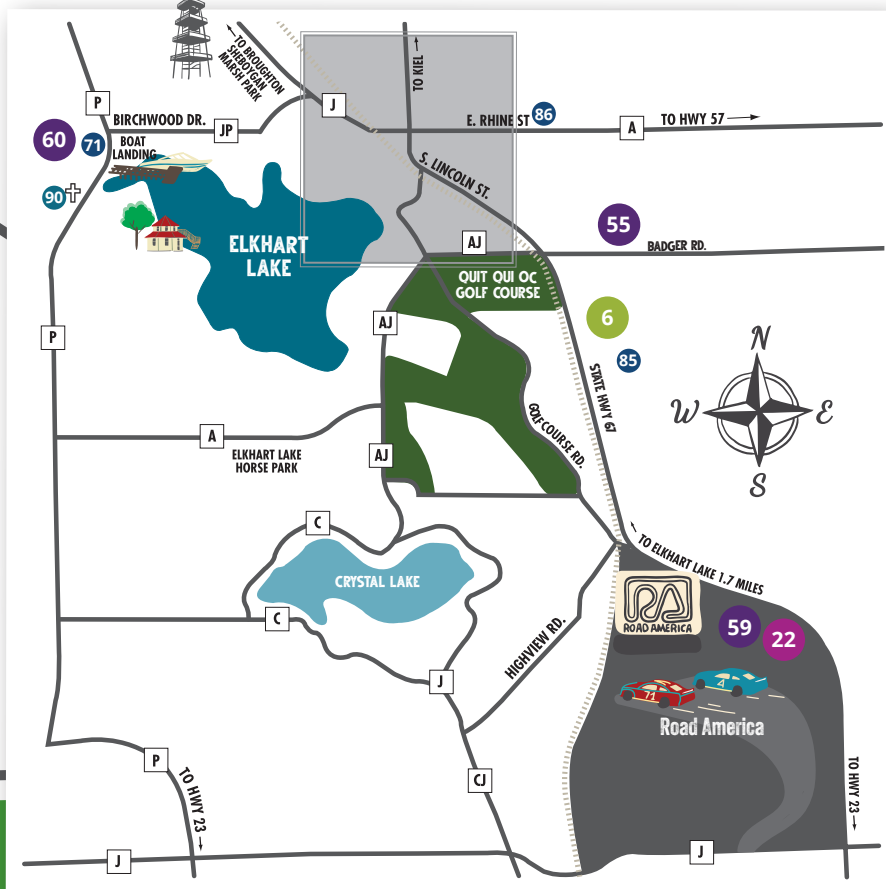

## SHOPS & GALLERIES

- 15 AspenOak
- 16 Aspira Boutique
- 17 Elk Trader
- 18 Elkhart Lake Outfitters
- 19 Gifts of Grace
- 20 Lake Threads & Field
- 21 Nordic Accents
- 22 Paddock Shop at Road America
- 23 Quit Qui Oc Pro Shop
- 24 Schamberger Gallery
- 25 STBF Shop
- 26 The Intuitive Balance
- 27 Two Fish Gallery & Sculpture Garden
- 28 Vintage Elkhart Lake Wine Shop

## RESTAURANTS & PUBS

- 30 All Seasons Family Restaurant
- 32 Anchor Lanes Restaurant
- 33 Brown Baer
- 34 Concourse Restaurant & Lounge
- 35 Gessert's Ice Cream & Confectionery
- 36 Harry's Pizza e Vino
- 37 Lake Street Café
- 38 Off the Rail Café
- 39 Lake Deck at The Osthoff Resort
- 40 Paddock Club
- 41 P.A.M.'s at Siebkens Resort
- 42 Siebkens Stop-Inn Tavern
- 43 The Garage BBQ Pit & Saloon
- 44 SwitchGear Brewing Company
- 45 The Social at The Shore Club
- 46 Three Guys and A Grill
- 47 The Full Monty
- 48 Tiki Bar at The Shore Club

## RECREATION ACTIVITIES

- 50 Anchor Lanes Bowling
- 51 The Approach Golf Simulators
- 52 Aspira Spa at The Osthoff Resort
- 53 Elkhart Lake Historic Depot
- 54 Elkhart Lake Watersports
- 55 Fireman's Park & Public Beach
- 56 Ice Age Trail - LaBudde Creek Segment
- 57 Elevate Yoga
- 58 Osthoff Watersports
- 59 Recreation Rentals
- 60 Quit Qui Oc Golf Course
- 61 Road America
- 62 Sheboatin'
- 63 Sheboygan Broughton Marsh Park
- 64 Observation Tower & Campground
- 65 The Throttlestop

## PARKS

- 94 Fireman's Park
- 95 June Vollrath Park
- 96 Jeanette Moioffer Park
- 97 Lions Park
- 98 Memorial Park
- 99 Village Square Park

**SCAN ME**  
For an interactive map of Elkhart Lake.